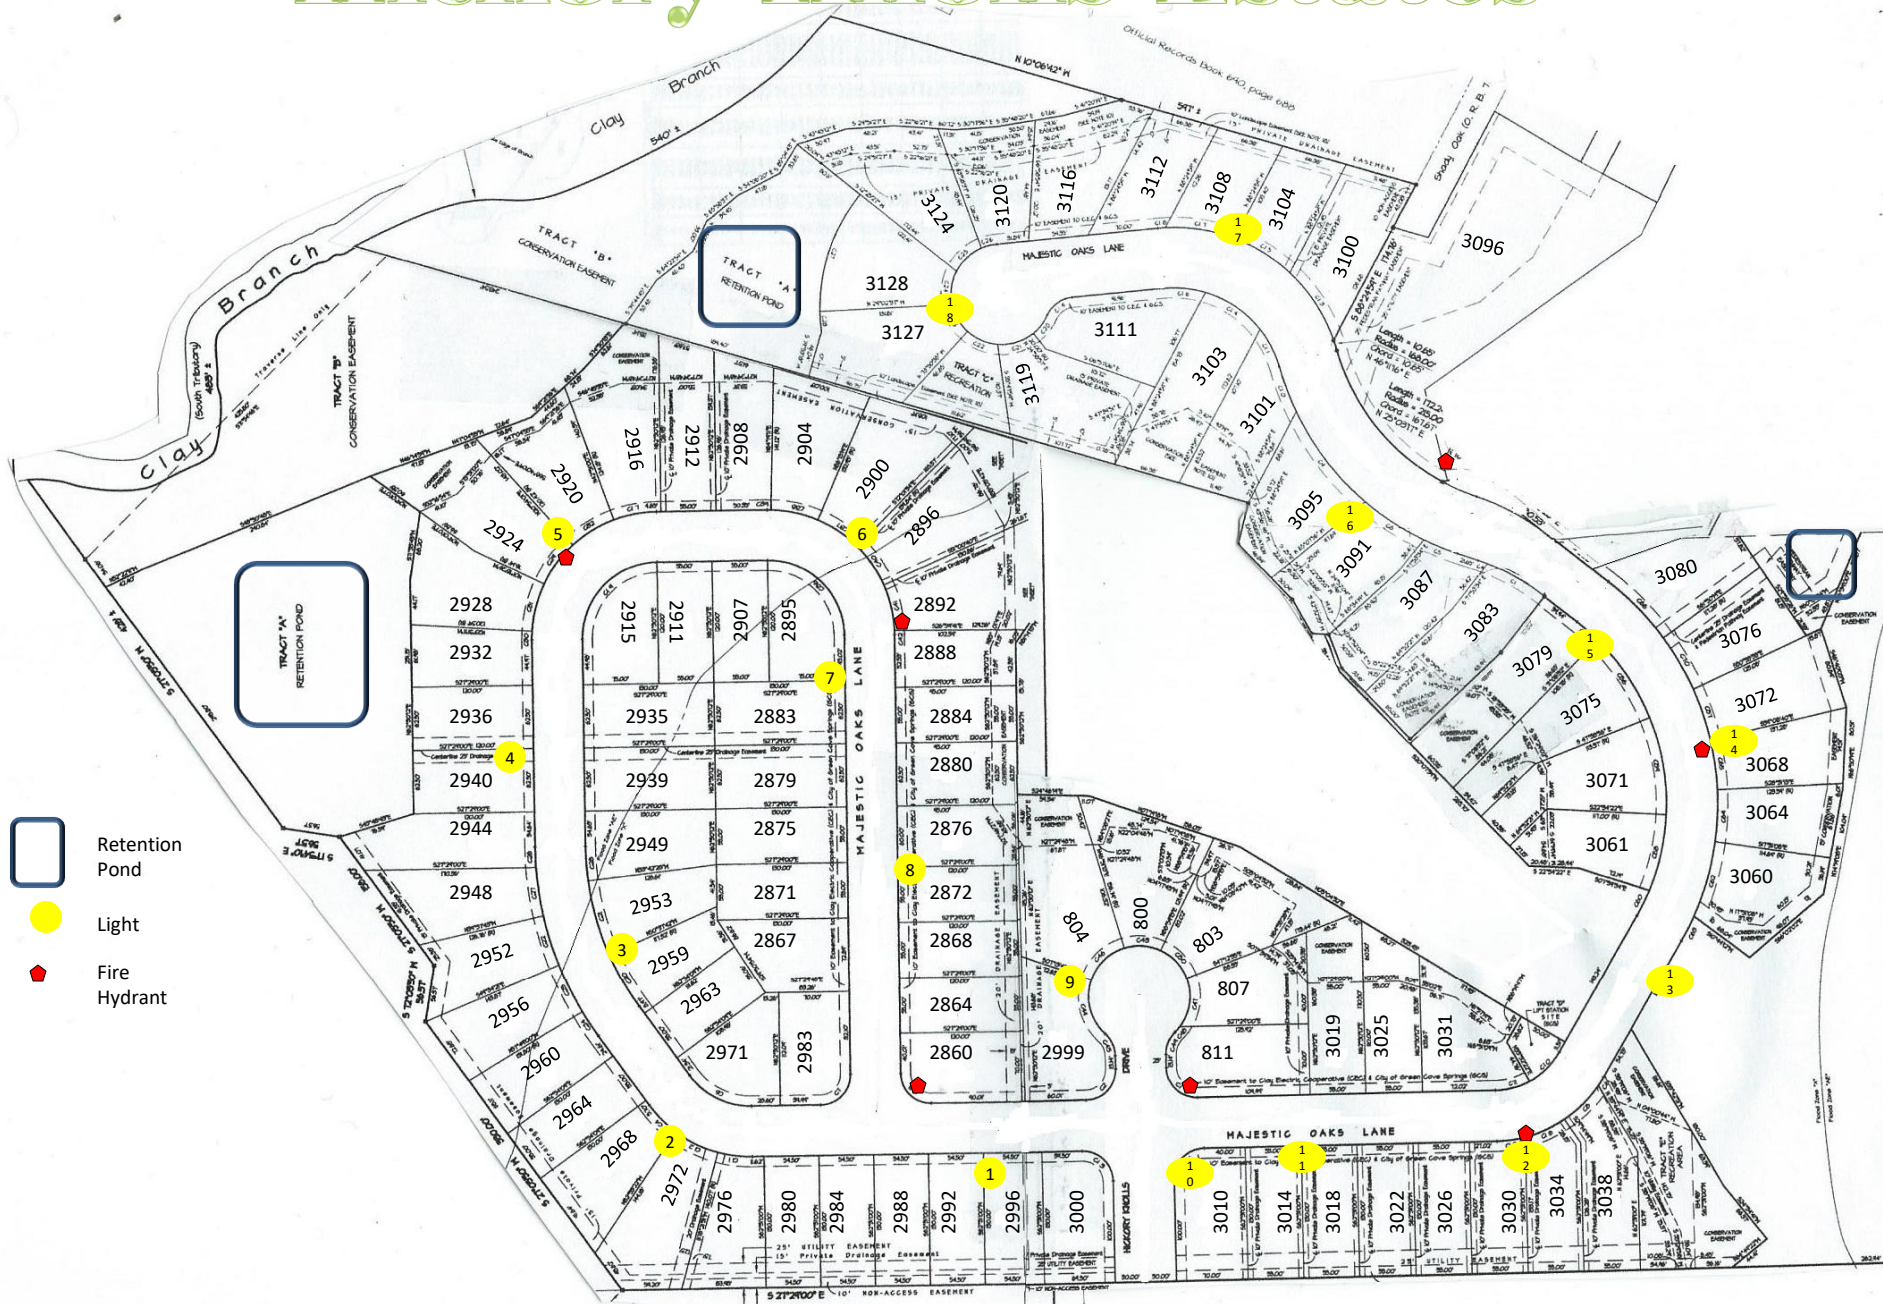

Hickory Knolls Estates

-  Retention Pond
-  Light
-  Fire Hydrant